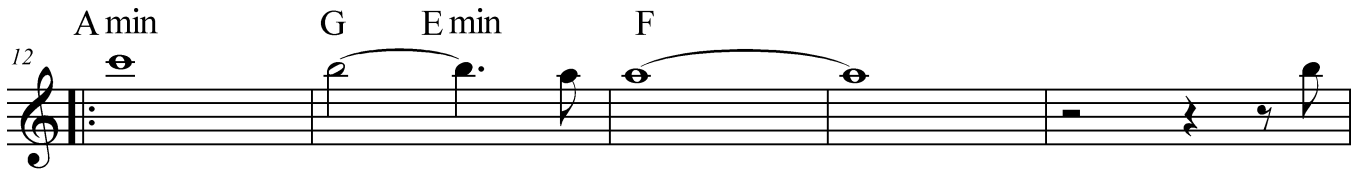

E♭ Instruments

Knives Out

♩ = 165 *fast straight-eighths*

Radiohead/Arr. Mehldau

Intro: *Bass alone 1st x, add drums 2nd x*

11

Head/Solos:

To end, vamp and fade on last four bars