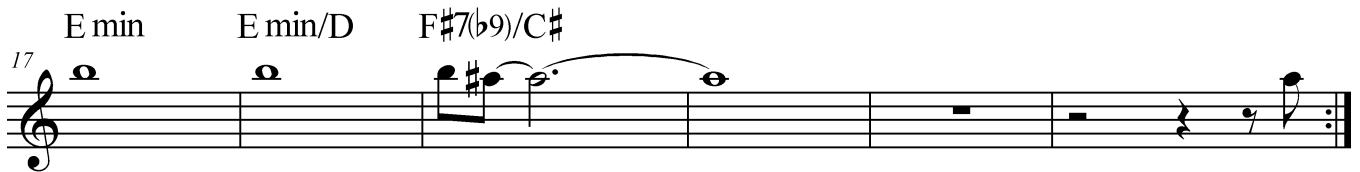

E♭ Instruments

Knives Out

♩ = 165 *fast straight-eighths*

Radiohead/Arr. Mehldau

Intro: *Bass alone 1st x, add drums 2nd x*

11

Head/Solos:

To end, vamp and fade on last four bars